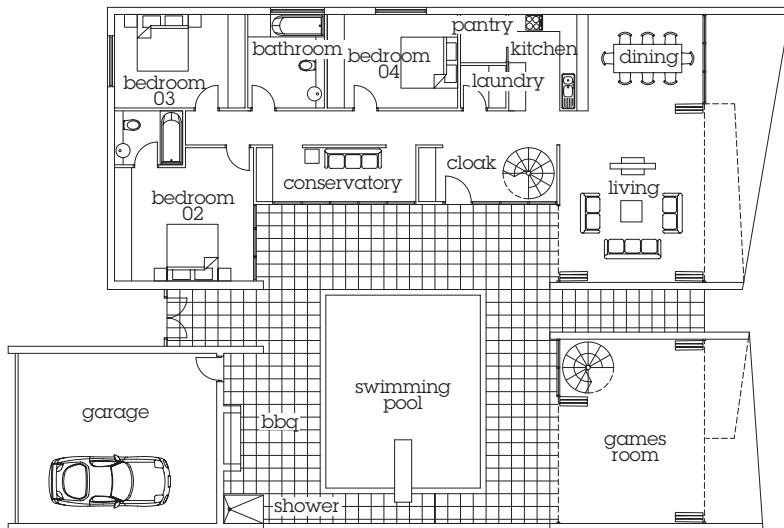

First floor

Ground floor

KOLGA

Coastal Architectural Homes
for the Mornington Peninsula

Dimensions 21.1m × 18.5m
Total area 334m² (36sqs)

First floor 94m² (10sqs)
Ground floor 240m² (26sqs)