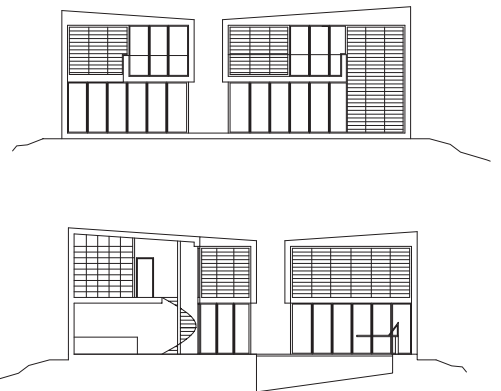

First floor

Ground floor

KOLGA

Coastal Architectural Homes
for the Mornington Peninsula

Dimensions 21.1m × 18.5m
Total area 334m² (36sqs)

First floor 94m² (10sqs)
Ground floor 240m² (26sqs)